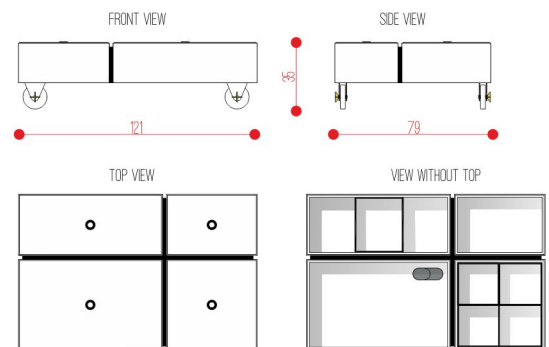

technical drawings: